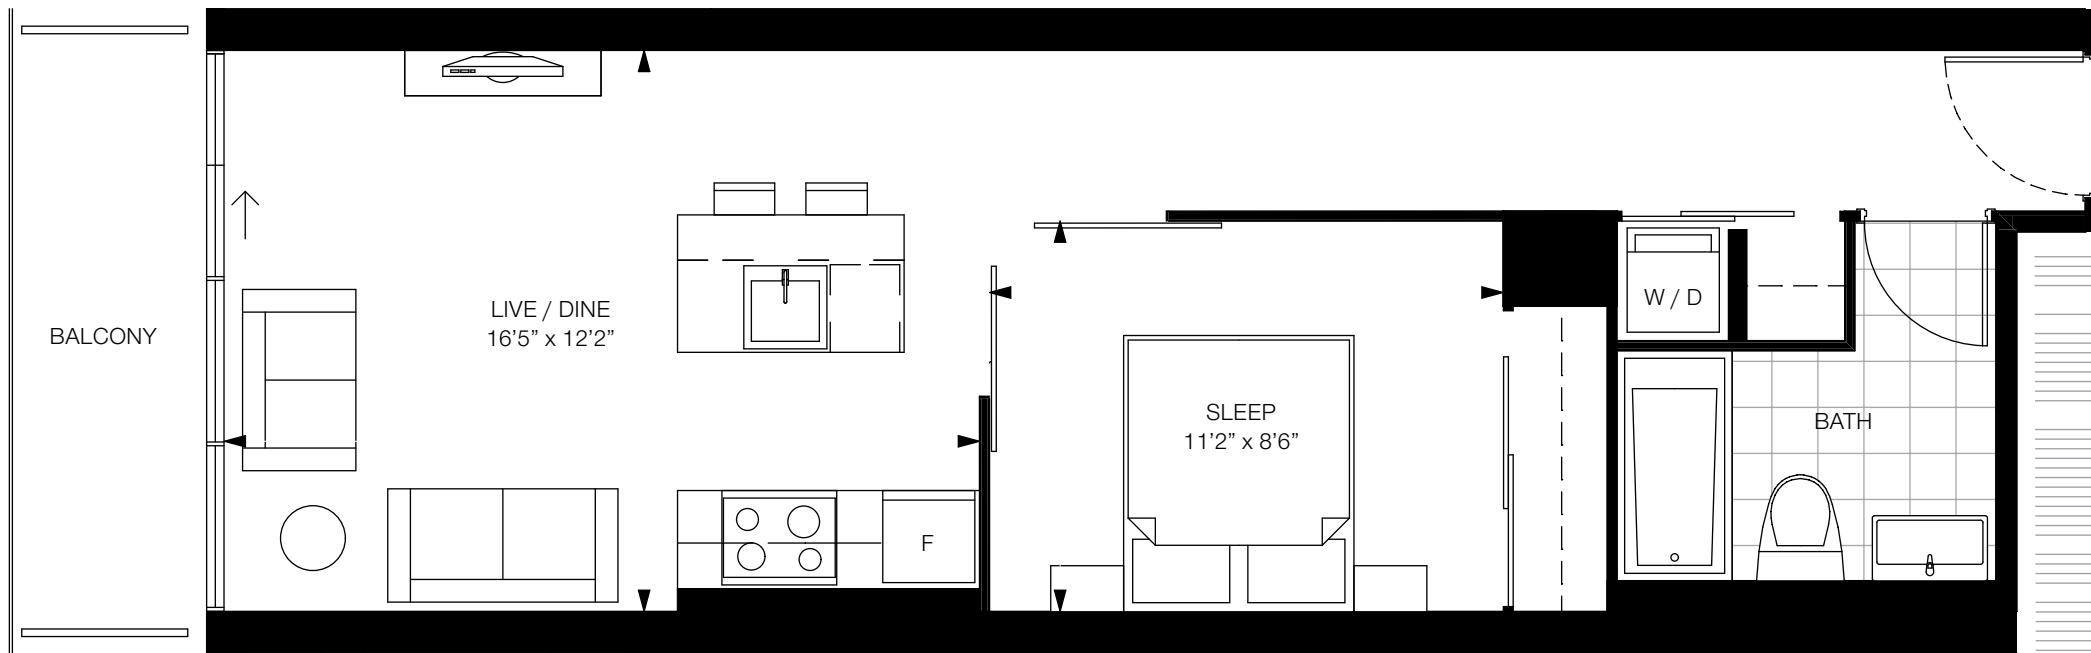

1THOUSAND BAY

CONDOMINIUMS ON THE PARK

One Bedroom / 523 sq.ft. + 55 sq.ft. Balcony
UNIT 12 LEVELS 2 - 14

SIZES & SPECIFICATIONS SUBJECT TO CHANGE WITHOUT NOTICE. E. & O. E.