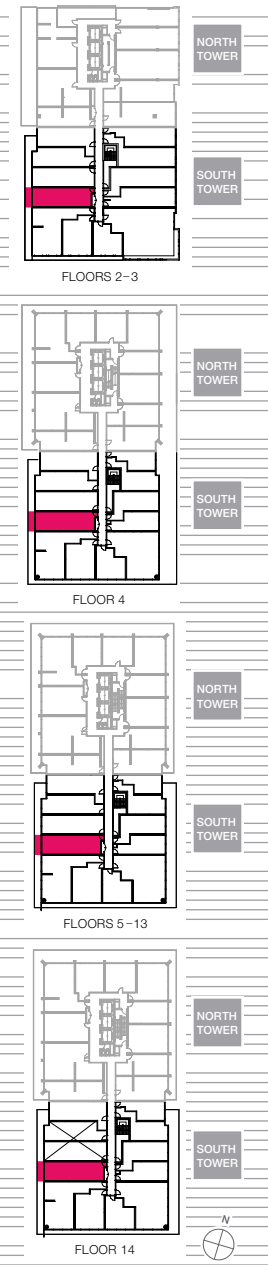

1THOUSAND BAY

CONDOMINIUMS ON THE PARK

One Bedroom / 523 sq.ft. + 55 sq.ft. Balcony
UNIT 12 LEVELS 2 - 14

SIZES & SPECIFICATIONS SUBJECT TO CHANGE WITHOUT NOTICE. E. & O. E.